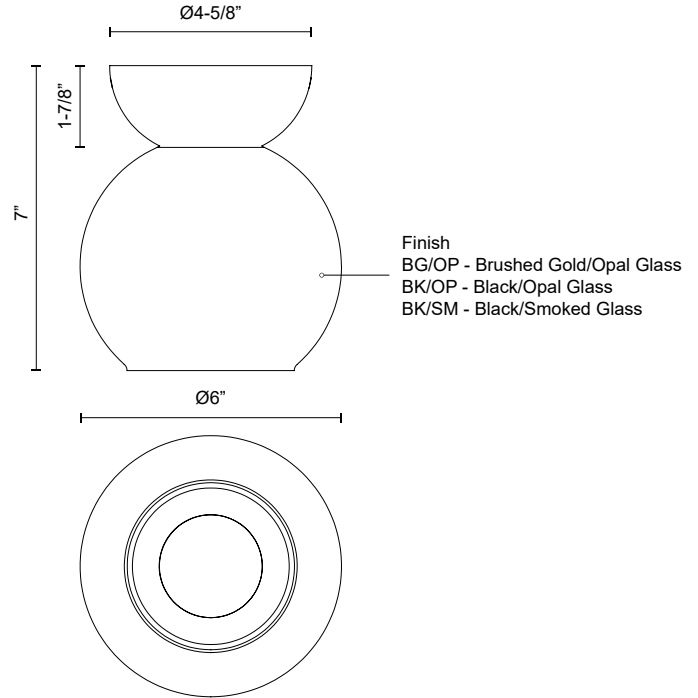

ARCADIA SF59706

SEMI FLUSH

PROJECT

SPECIFICATION DETAILS

Fixture Dimensions	D6" x H7"
Lamp Type	Incandescent, A19, Medium Base
Wattage	1 x 60W
Voltage	120V
Glass Details	Opal Glass or Smoked Glass
Location	Dry
Bulbs Included	No
Illumination Direction	Down
Canopy Dimensions	D4-5/8" x H1-7/8"
Paint Finish	BG01; BK01;

* For custom options, consult factory for details.

* For warranty information, please visit www.kuzcolighting.com/warranty

DESCRIPTION

The Arcadia Collection offers a trendy lighting design without all the frills. Depending on what style you're looking to achieve, the elegant sphere shades are available in soft, pleasant opal, or dramatic smoked glass. Each piece of the Arcadia family is available in a Powder-Coated Black or Brushed Gold finish

KUZCO

CANADA: 19054 28TH AVENUE - SURREY, BC V3Z 6M3

USA: 3035 E. LONE MOUNTAIN ROAD - LAS VEGAS, NV 89081

WWW.KUZCOLIGHTING.COM

© 2023 KUZCO LIGHTING. ALL RIGHTS RESERVED.

COMMENT